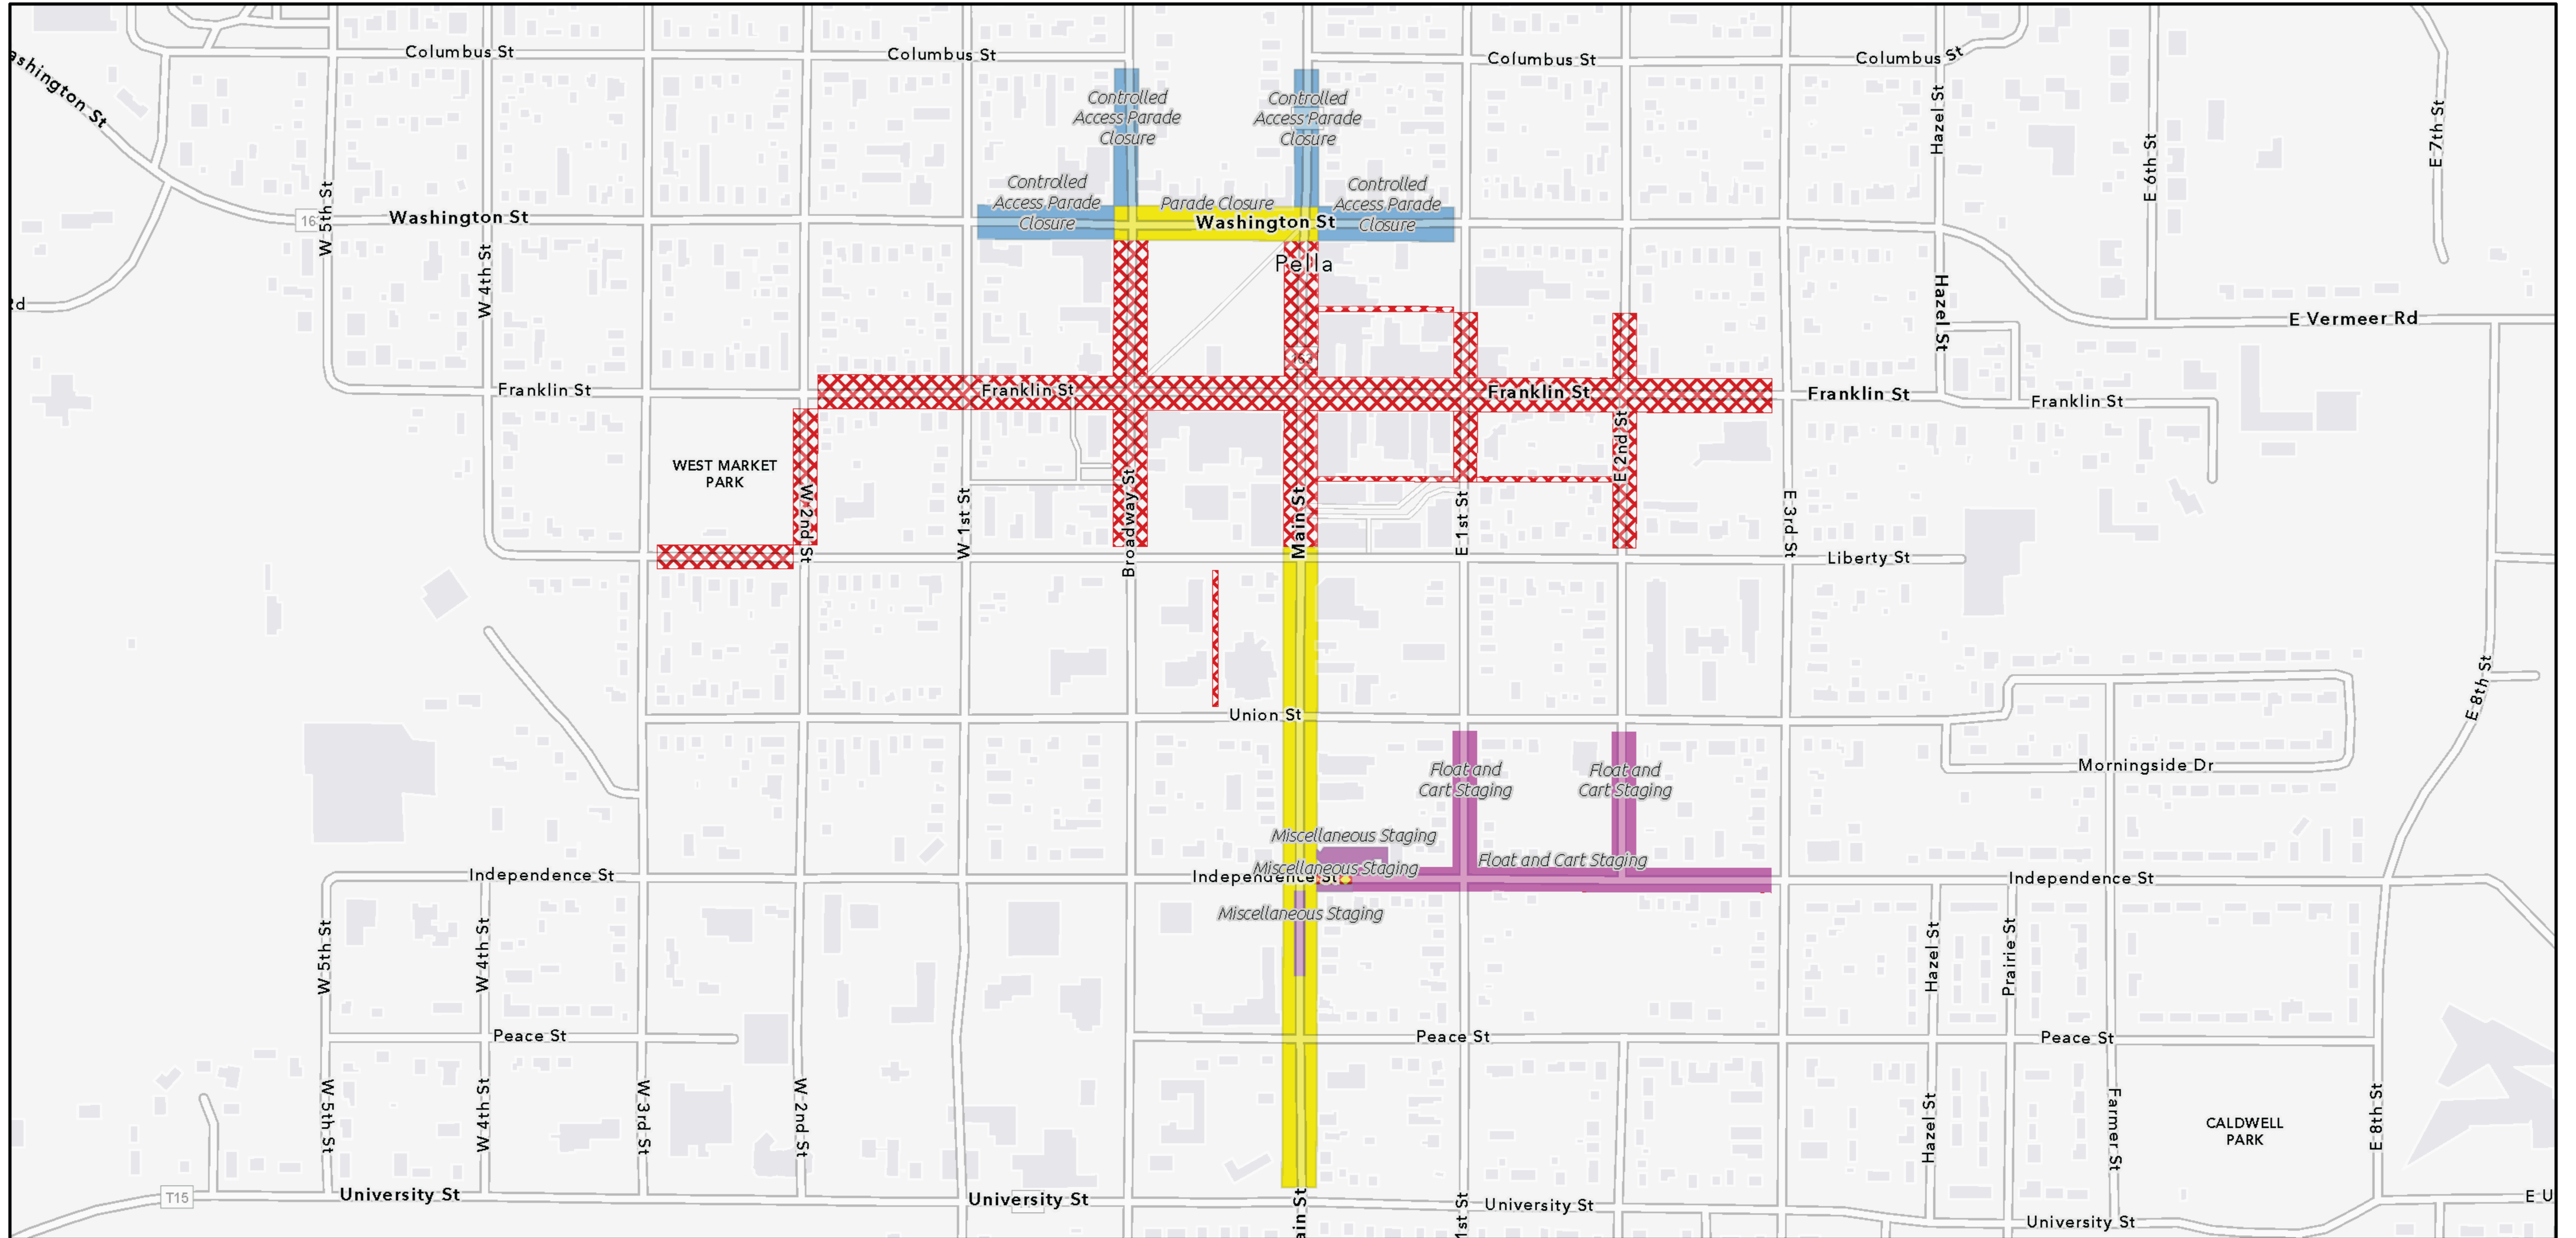

# Tulip Time Street Closures

- Permanently Closed
- Permanently Closed
- Closed During Parades (approximately 2:30-4:30pm & 7:45-9:45pm)
- Closed During Parades (approximately 2:30-4:30pm & 7:45-9:45pm)

Esri Community Maps Contributors, Iowa DNR, © OpenStreetMap, Microsoft, Esri, HERE, Garmin, SafeGraph, GeoTechnologies, Inc, METI/NASA, USGS, EPA, NPS, US Census Bureau, USDA